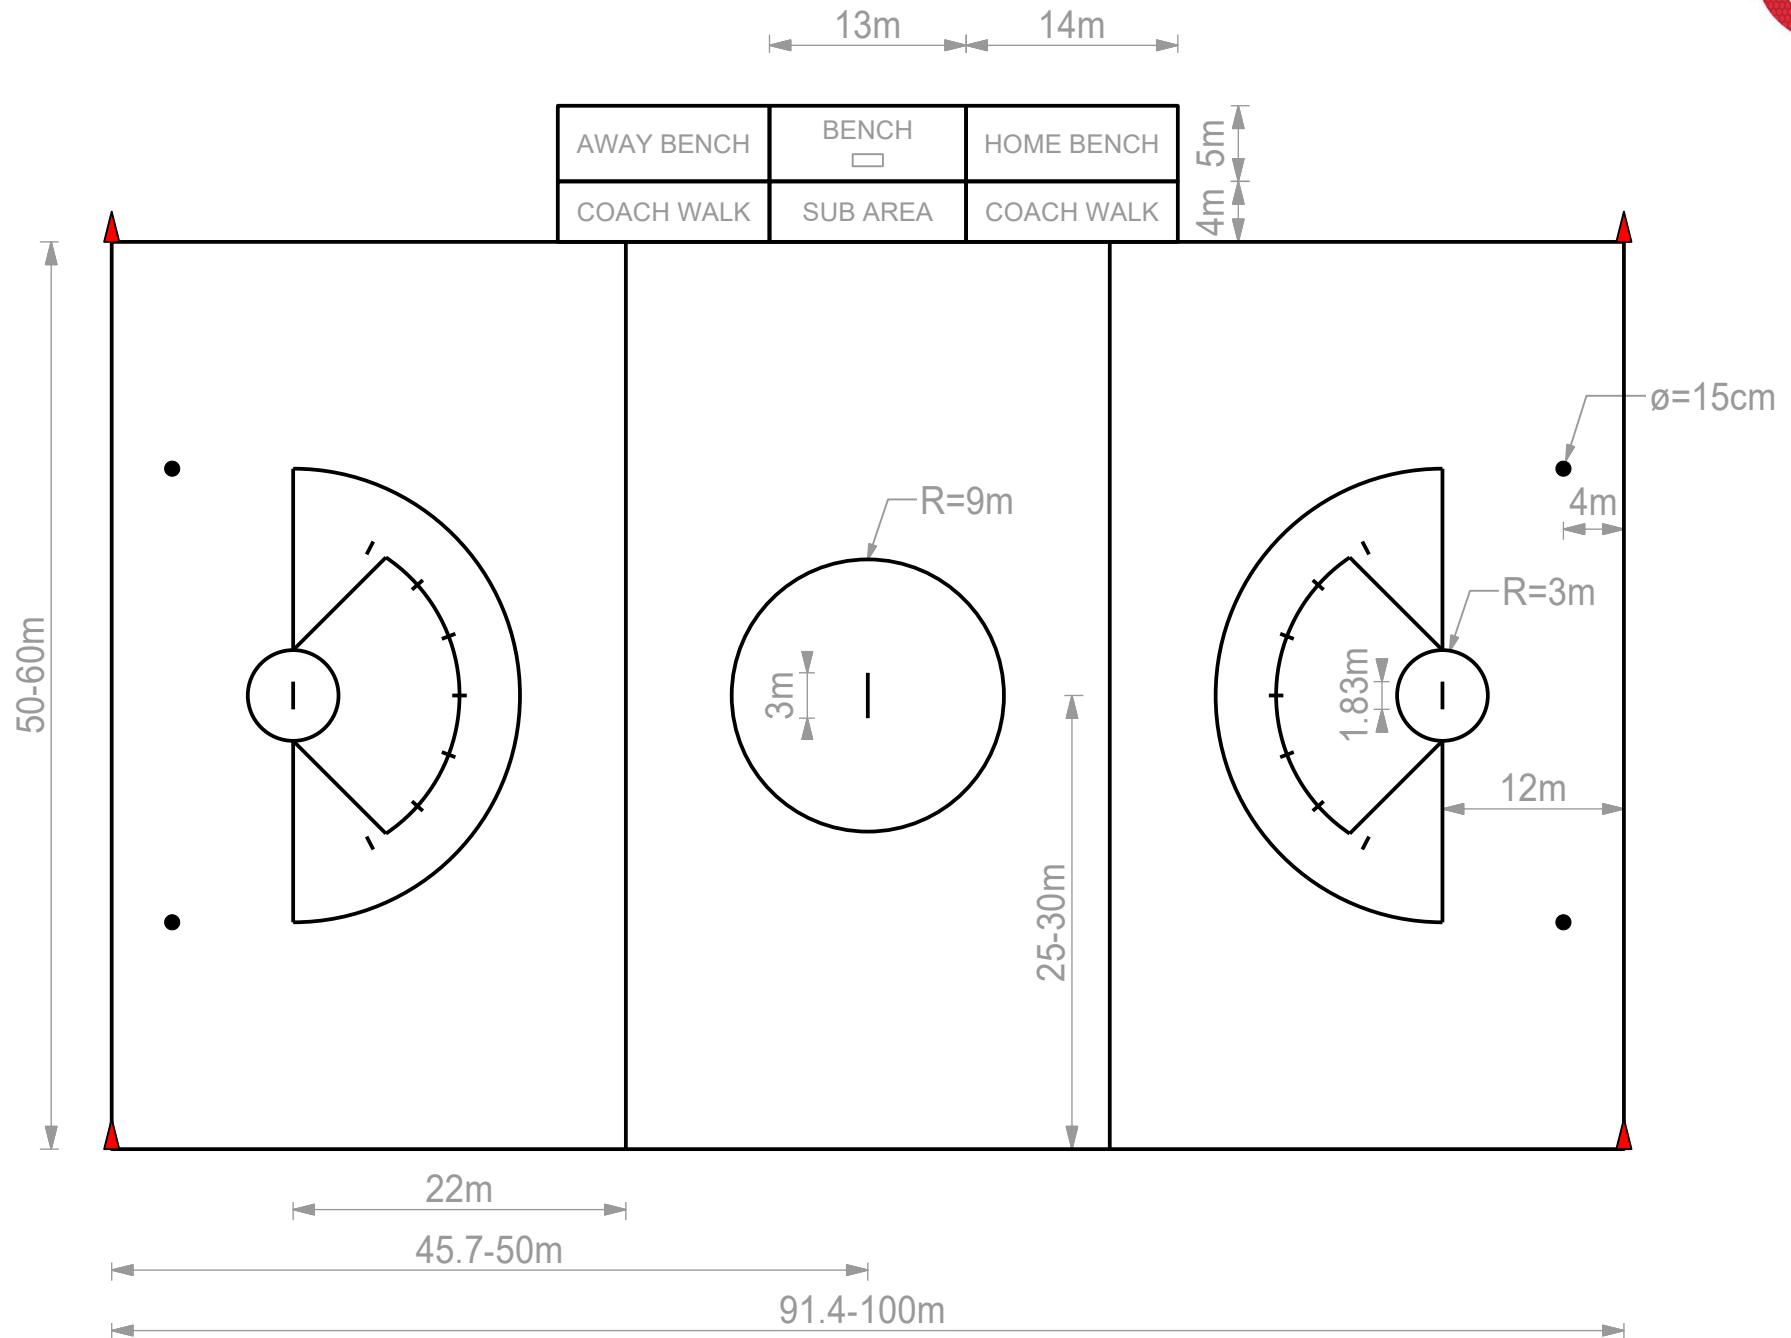

Feldmarkierung - Damen Feld Lacrosse

Grundlage: World Lacrosse - Women's Field Lacrosse Official Playing Rules: 2025-2026 Ver 1.1

Feldmarkierung - Damen Feld Lacrosse

Grundlage: World Lacrosse - Women's Field Lacrosse Official Playing Rules: 2025-2026 Ver 1.1